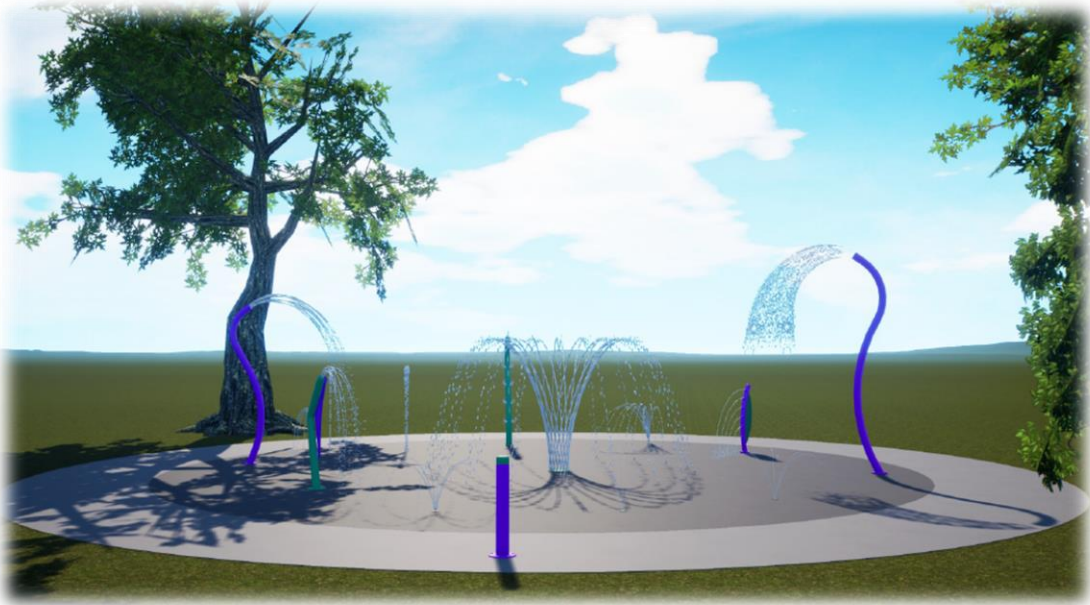

Kidz Zone at Greer Park

Ward 2

Extra Large, inclusive, pour-in-place,
built-in shade, 200-250 capacity.

Spark Grant Savings: \$240,246.50

Kids Zone at Greer Park

Ward 3

Extra Large, inclusive, pour-in-place,,
40-60 capacity.

Kids Zone at Greer Park

Ward 3

Greer Park Overview:

<https://specialtyplaygroup.box.com/s/m70y8x8ll1qtwiapyo7efiinowokufcj>

<https://specialtyplaygroup.box.com/s/nvq62obwulyh08pbr1zamg2bumkztn4y>

Kids Zone at Greer Park