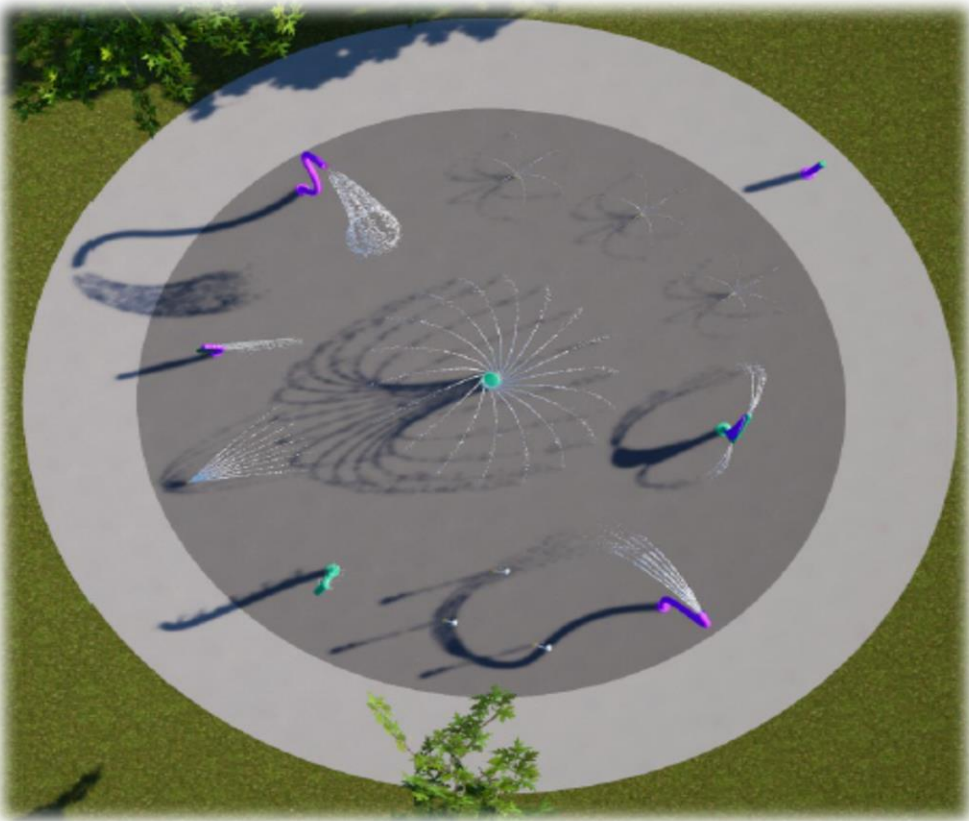

Kidz Zone at Greer Park

Ward 2

Extra Large, inclusive, pour-in-place,
built-in shade, 200-250 capacity.

Spark Grant Savings: \$240,246.50

Kids Zone at Greer Park

Ward 3

Extra Large, inclusive, pour-in-place,,
40-60 capacity.

Kids Zone at Greer Park

Ward 3

Greer Park Overview:

<https://specialtyplaygroup.box.com/s/m70y8x8ll1qtwiapyo7efiinowokufcj>

<https://specialtyplaygroup.box.com/s/nvq62obwulyh08pbr1zamg2bumkztn4y>

Kids Zone at Greer Park